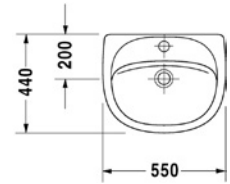

#0344550000