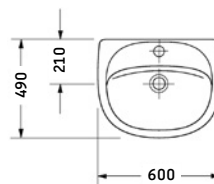

#0344600000